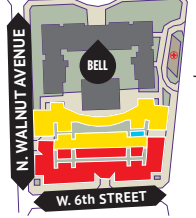

### ACADEMIC, ADMINISTRATIVE & ATHLETICS

Academic Wellness Center	AWC	Okley Hall	OKLY
Athletic Performance Center	APC	Pennebaker Hall	PENN
Bartoo Hall	BART	Prescott Hall	PRSC
Bell Hall	BELL	Ray Morris Hall	RMH
Brown Hall	BRWN	Roaden University Center	RUC
Bruner Hall	BRUN	Campus Dining	
Bryan Fine Arts Bldg.	BFA	The Post Mail Services	
Clement Hall	CLEM	University Store	
Daniel Hall	DANL	Marc L. Burnett Student Recreation	
Derryberry Hall	DBRY	and Fitness Center	MBRC
East Stadium	ESTA	Memorial Gym	MGYM
Farr, T.J. Bldg.	FARR	Military Sciences	ROTC
Foster Hall	FOST	Southwest Hall	SWH
Foundation Hall	FNDH	Stonecipher Lecture Hall	SLH
Foundry	FDRY	Varsity Building	VARF
Henderson Hall	HEND	Volpe Library	LIBR
Hooper Eblen Center	HOOP	Walton House	WALT
Jere Whitson Bldg.	JWB	West Stadium	WSTA
Johnson Hall	JOHN		
Kittrell Hall	KITT		
Laboratory Science Commons	LSC		
Lewis Hall	LEWS		
Matthews Hall	MATT		

### RESIDENCE HALLS & APARTMENTS

Dunn Hall	DUNN
Ellington Hall	ELLG
Evins Hall	EVIN
Jobe Hall	JOBE
M.S. Cooper Hall	MSCP
Maddux Hall	MDDX
McCord Hall	MCRD
Murphy Hall	MURP
New Hall North	NEWN
New Hall South	NEWS
Pinkerton Hall	PINK
Tech Village East	TVE
Tech Village West	TVW
Warf Hall	WARF

### OPERATIONS

Carr Bldg.	MTNS
Carroll Bldg.	CHIL
Facilities & Business Services Bldg.	MTNO
Maintenance Garage	MTNG
University Police	FNDH
University Services Bldg.	USVC
Warehouse	WHSE

# CAMPUS MAP

Use the QR code or visit [www.tntech.edu/parking/](http://www.tntech.edu/parking/) for more information on where to park on campus.

Use the QR code or visit [www.tntech.edu/shuttles](http://www.tntech.edu/shuttles) to download Passio Go and follow campus shuttles in real time.